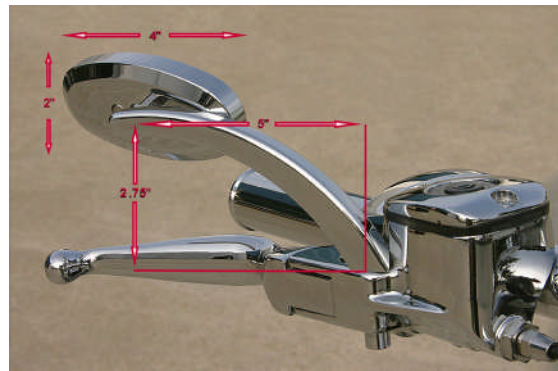

NEW PRODUCT RELEASE !

KMS Sportgroup Inc. & GP Designs

GP Designs exclusive mirrors for the builders of tomorrow !

For more information, contact:
KMS Sportgroup Inc.

Toll Free Call 1-866-344-5059

Toll Free Fax: 1-888-298-8098