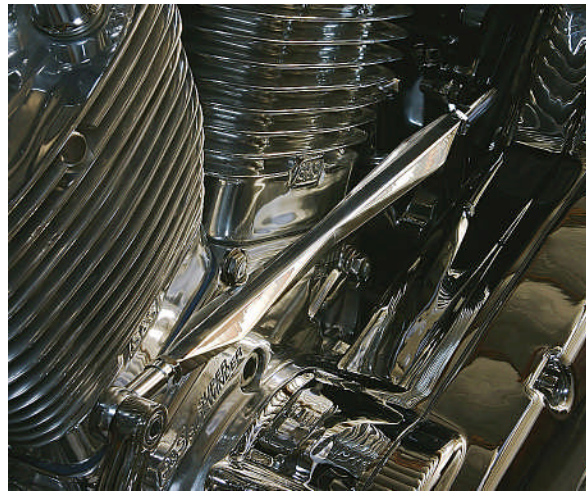

NEW PRODUCT RELEASE !

KMS Sportgroup Inc. & GP DESIGNS

DIAMOND SHAPED SHIFT LINKAGE

*GP Designs diamond shaped shift linkage. A gem all its own.

These are hand crafted by George Pacheco, owner of GP Designs. Constructed from 6061 T-6 aluminum. Available in 9" and 10" lengths. Made in the USA.

- GP167 GP Diamond Shaped Shift Linkage

For more information contact contact:
KMS Sportgroup Inc.

Toll Free Call 1-866-344-5059

Toll Free Fax: 1-888-298-8098

E-Mail: sales@kansport.com

Web Site: www.kansport.com